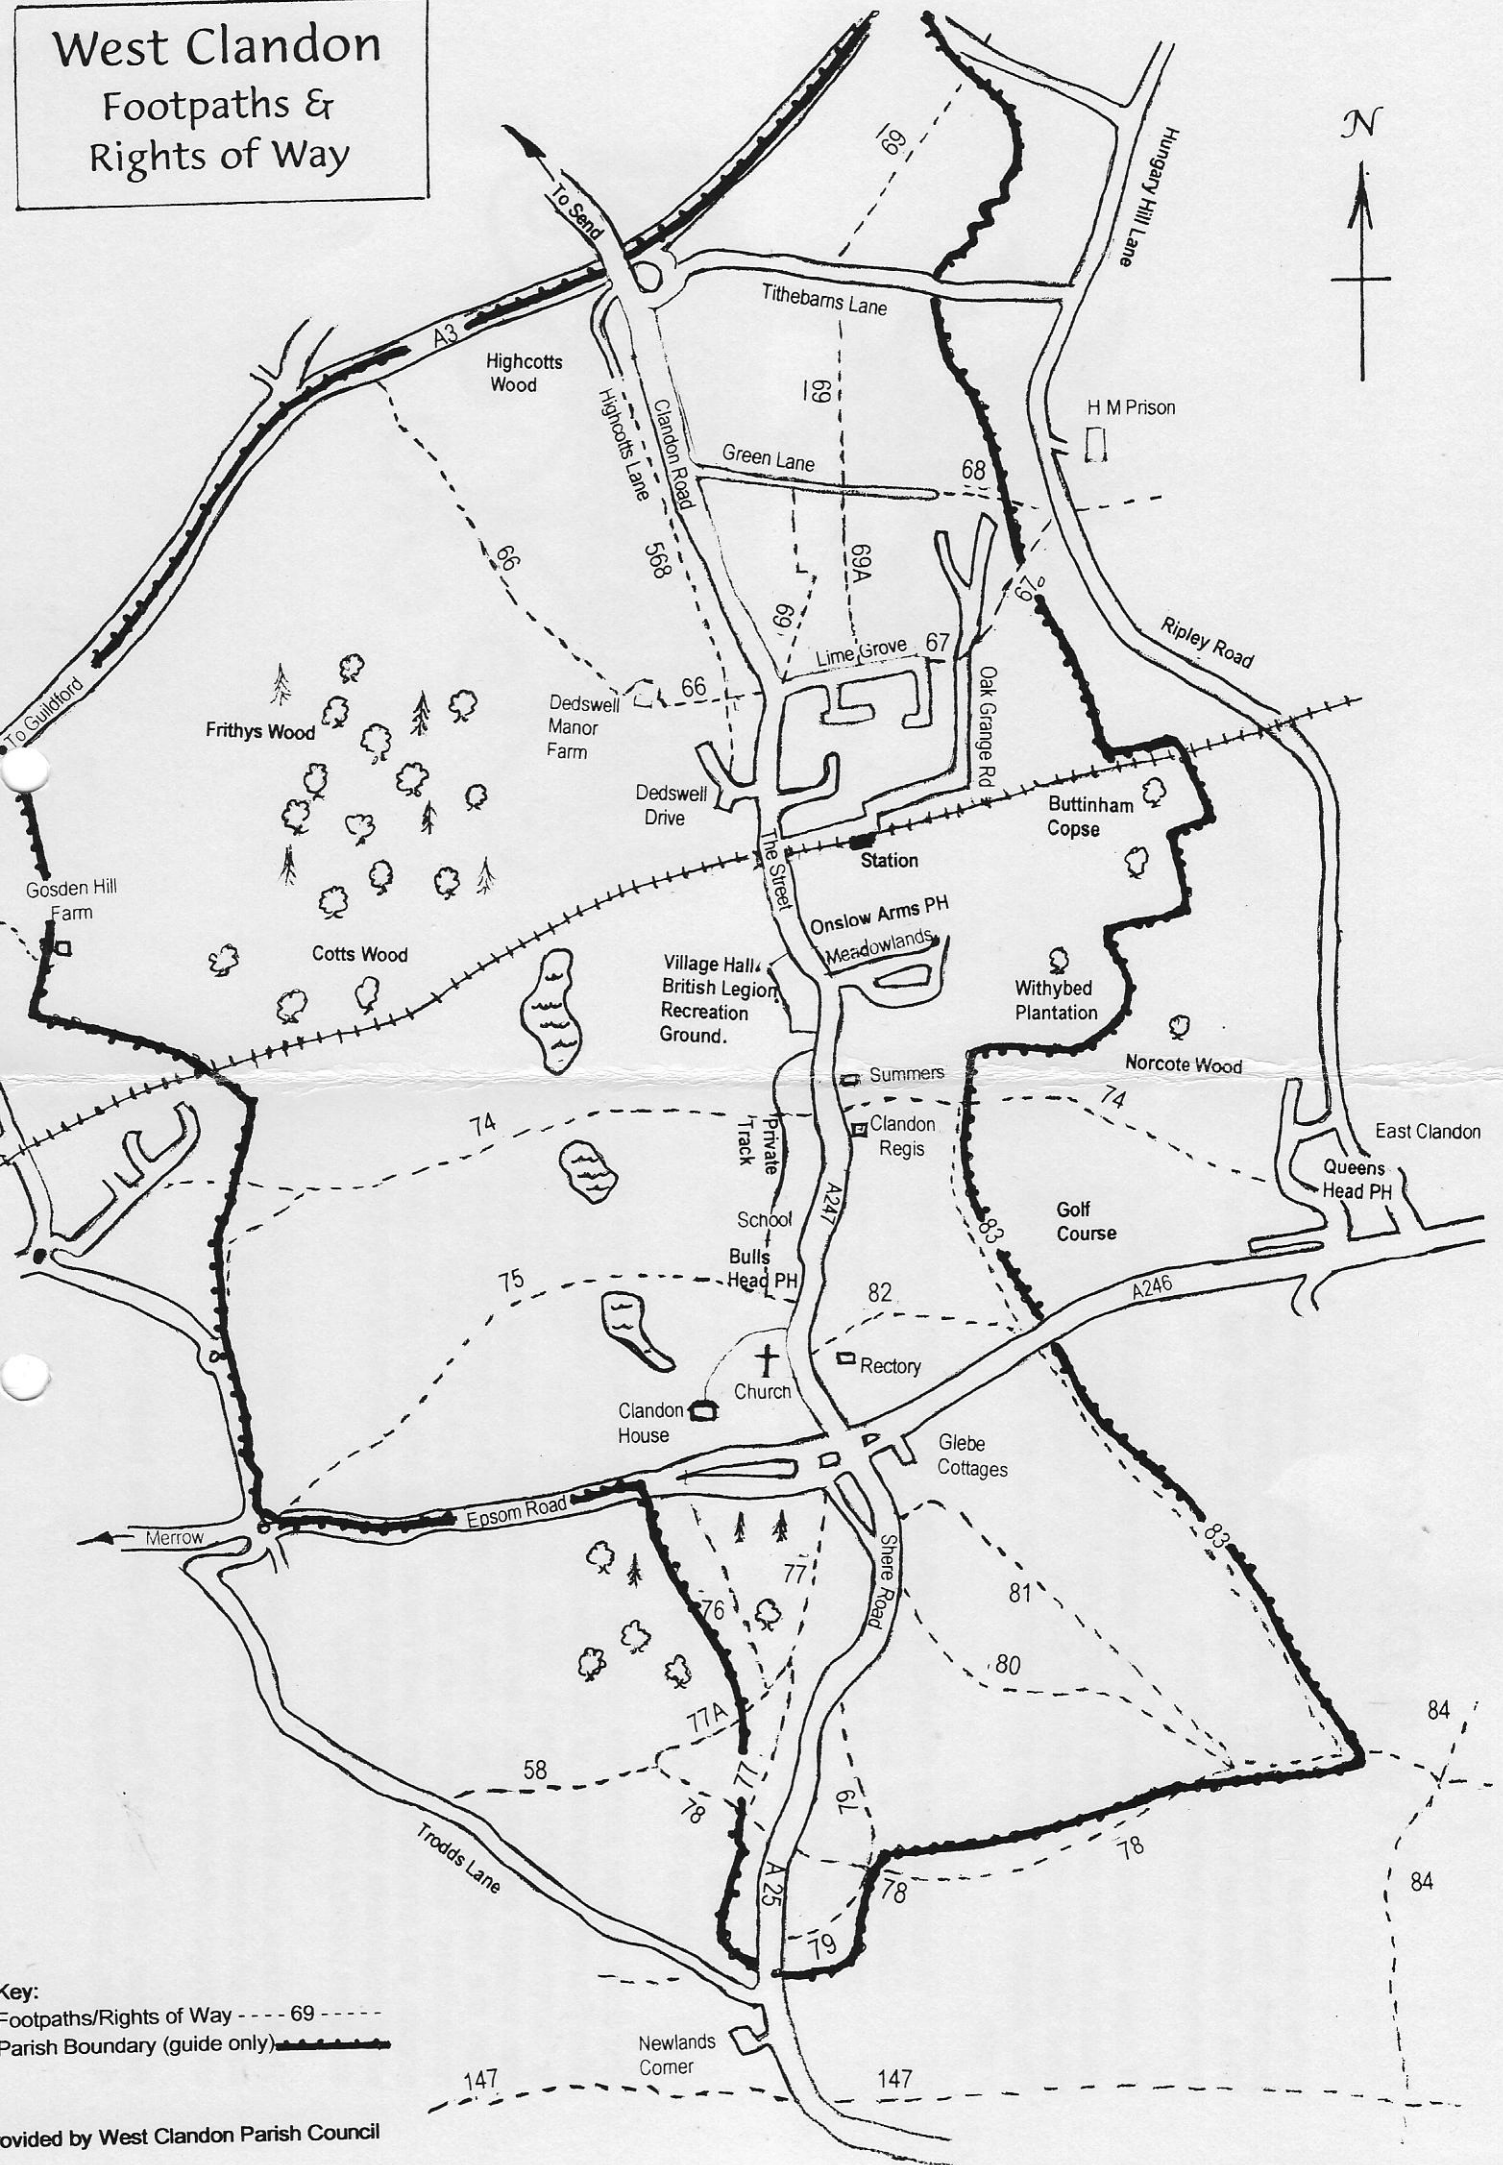

# West Clandon Footpaths & Rights of Way

**Key:**  
 Footpaths/Rights of Way - - - - 69 - - - -  
 Parish Boundary (guide only) - - - - -